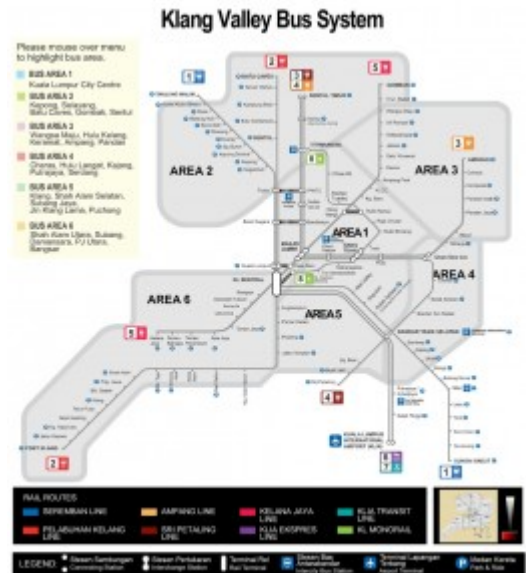

Petaling Jaya Area

Melaka Area

Penang Area

View More Options At:

- www.ibilik.my
- www.caribilik.com.my
- www.letaroom.com
- www.homeless.com.my

For further information, feel free to contact our Student Services Department personnel or your consultant.

The college is located in an area which is served by major public transport services. There is also a bus stop which is a 5 minutes walk to the college serviced by Rapid Bus.

Other than that, Despark Petaling Jaya students can opt to take the Light Railway Transit service with stops by the Asia Jaya stop.

Bus Services (KL)

Check more on www.myrapid.com.my to get a clearer and accurate routes to your destination!

How to travel from KL Sentral LRT to Asia Jaya LRT station (Nearby Despark College, PJ)

- From KL Sentral take LRT (Kelana Jaya line) to Asia Jaya station
- From Asia Jaya station take cab/ Uber/ Grab to Despark College (around 10 minutes)

destination in itself.

It is located in the Sepang district, approximately 50km from the capital city, Kuala Lumpur.

Location (Link to Map) :

[View Google Map](#)

KLIA 2

New Terminal at KL International Airport - klia2. klia2 links the low cost carrier and legacy airline passengers together for a seamless transit to any destination worldwide. Klia2 is located in the district of Sepang and located less than 2 kilometers away from Klia.