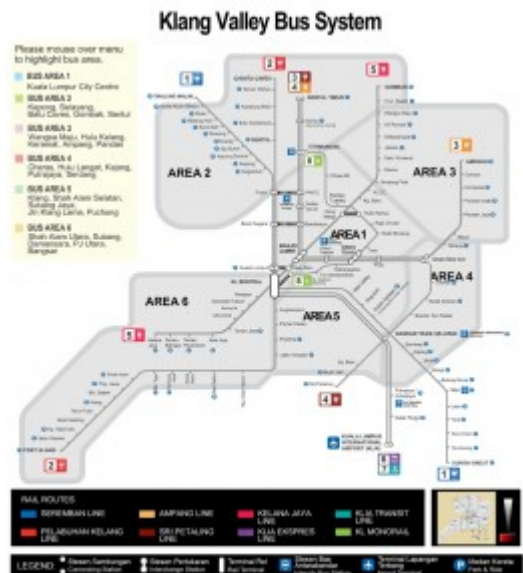

Petaling Jaya Area

Melaka Area

Penang Area

View More Options At:

- www.ibilik.my
- www.caribilik.com.my
- www.letaroom.com
- www.homeless.com.my

For further information, feel free to contact our Student Services Department personnel or your consultant.

The college is located in an area which is served by major public transport services. There is also a bus stop which is a 5 minutes walk to the college serviced by Rapid Bus.

Other than that, Despark Petaling Jaya students can opt to take the Light Railway Transit service with stops by the Asia Jaya stop.

Bus Services (KL)

Check more on www.myrapid.com.my to get a clearer and accurate routes to your destination!

How to travel from KL Sentral LRT to Asia Jaya LRT station (Nearby Despark College, PJ)

- From KL Sentral take LRT (Kelana Jaya line) to Asia Jaya station
- From Asia Jaya station take cab/ Uber/ Grab to Despark College (around 10 minutes)

destination in itself.

It is located in the Sepang district, approximately 50km from the capital city, Kuala Lumpur.

Location (Link to Map) :

[View Google Map](#)

KLIA 2

New Terminal at KL International Airport - klia2. klia2 links the low cost carrier and legacy airline passengers together for a seamless transit to any destination worldwide. Klia2 is located in the district of Sepang and located less than 2 kilometers away from Klia.